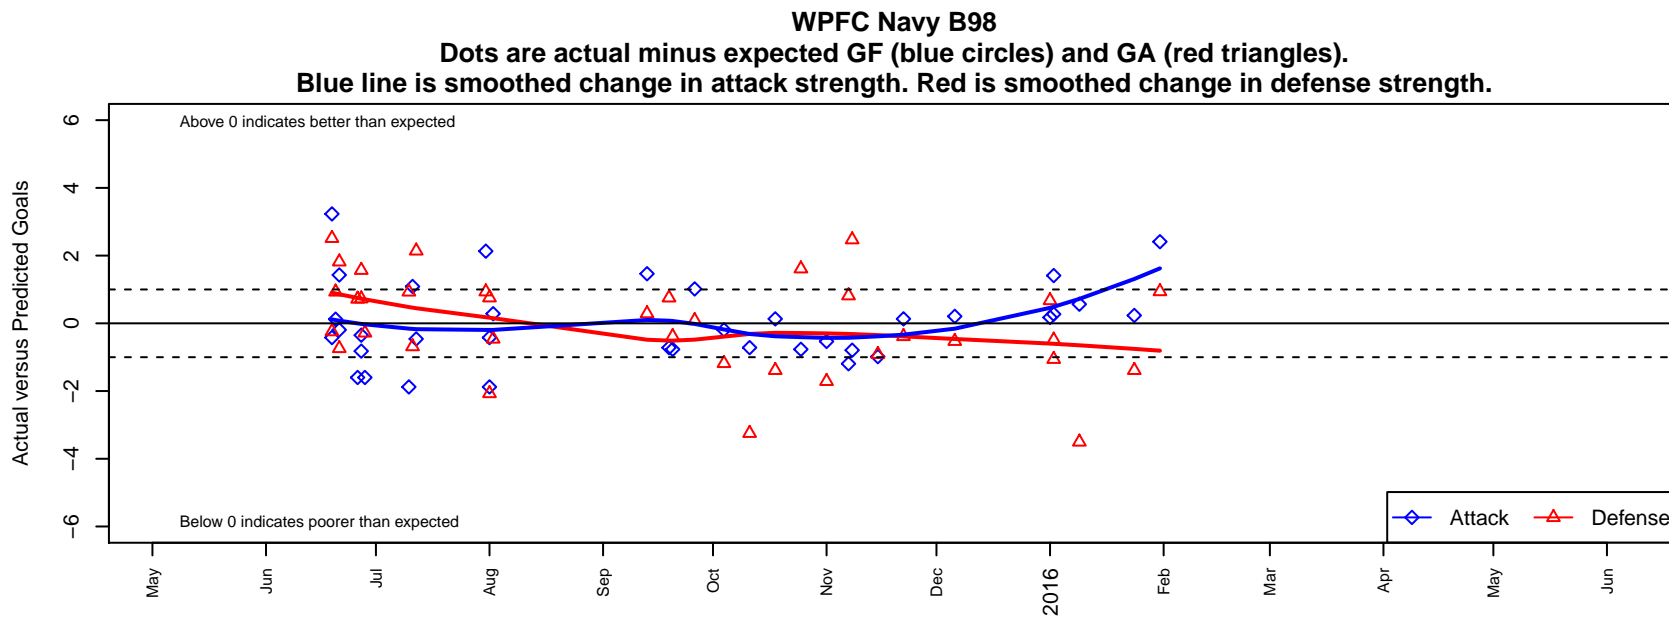

WPFC Navy B98

Washington Premier FC
 Tacoma, WA
 B98 total strength=1438
 attack=12.08 defense=6.91
 fall league = RCL B98 Div 3
 notes= Hartshorn 2015

alt names used:
 WASHINGTON PREMIER FC WPFC B98 NAV
 WPFC B98 Navy
 WASHINGTON PREMIER FC WPFC B98 NAV
 WPFC B98 Navy C
 WPFC B98 Navy C
 WPFC B98 NAVY

**attack and defense variance (black dot)
relative to other teams
and top 10 in region**

**attack and defense rating
relative to others at age
and all opponents in last 13 months**

Performance relative to 13 month average