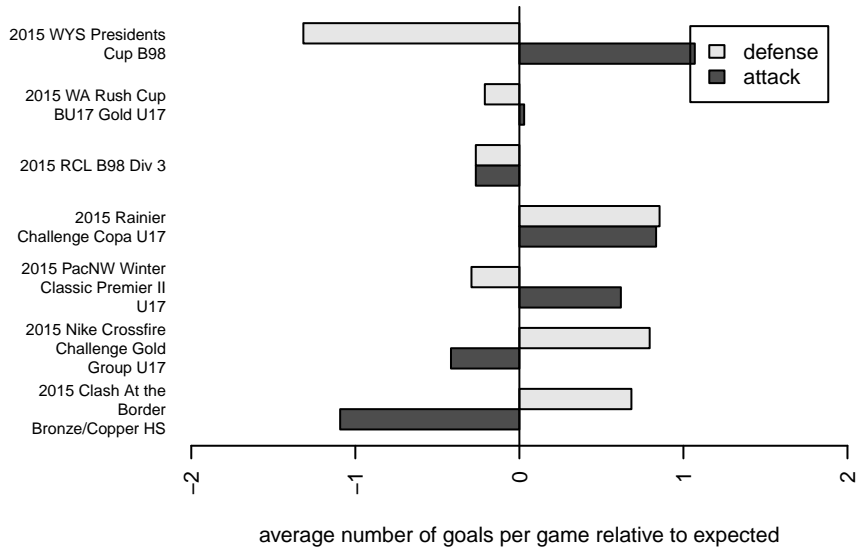

WPFC Navy B98

Washington Premier FC
 Tacoma, WA
 B98 total strength=1438
 attack=12.08 defense=6.91
 fall league = RCL B98 Div 3
 notes= Hartshorn 2015

alt names used:
 WASHINGTON PREMIER FC WPFC B98 NAV
 WPFC B98 Navy
 WASHINGTON PREMIER FC WPFC B98 NAV
 WPFC B98 Navy C
 WPFC B98 Navy C
 WPFC B98 NAVY

Venues played:
 2015 Rainier Challenge Copa U17
 2015 Clash At the Border Bronze/Copper HS
 2015 Nike Crossfire Challenge Gold Group U17
 2015 WA Rush Cup BU17 Gold U17
 2015 RCL B98 Div 3
 2015 PacNW Winter Classic Premier II U17
 2015 WYS Presidents Cup B98

**attack and defense variance (black dot)
relative to other teams
and top 10 in region**

**attack and defense rating
relative to others at age
and all opponents in last 13 months**

Performance relative to 13 month average