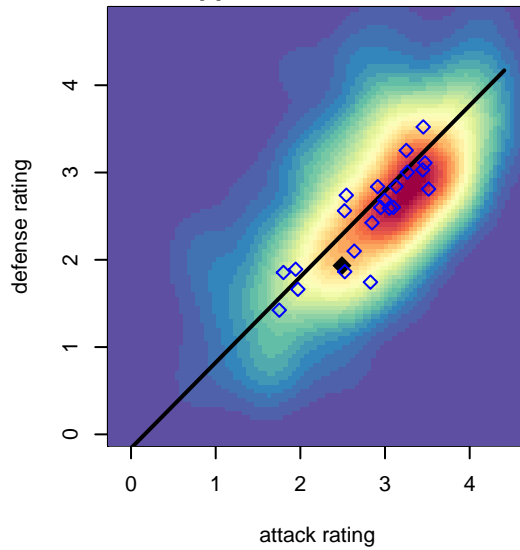

WPFC Navy B98

Washington Premier FC
 Tacoma, WA
 B98 total strength=1438
 attack=12.08 defense=6.91
 fall league = RCL B98 Div 3
 notes= Hartshorn 2015

alt names used:
 WASHINGTON PREMIER FC WPFC B98 NAV
 WPFC B98 Navy
 WASHINGTON PREMIER FC WPFC B98 NAV
 WPFC B98 Navy C
 WPFC B98 Navy C
 WPFC B98 NAVY

**attack and defense variance (black dot)
relative to other teams
and top 10 in region**

**attack and defense rating
relative to others at age
and all opponents in last 13 months**

Performance relative to 13 month average