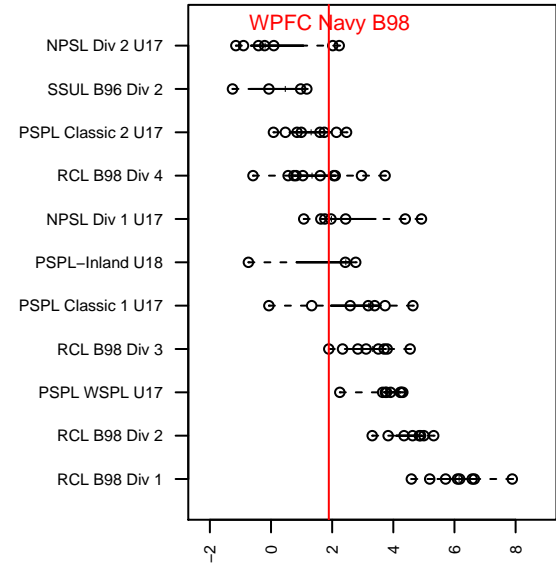

WPFC Navy B98

Washington Premier FC
 Tacoma, WA
 B98 total strength=1438
 attack=12.08 defense=6.91
 fall league = RCL B98 Div 3
 notes= Hartshorn 2015

alt names used:
 WASHINGTON PREMIER FC WPFC B98 NAV
 WPFC B98 Navy
 WASHINGTON PREMIER FC WPFC B98 NAV
 WPFC B98 Navy C
 WPFC B98 Navy C
 WPFC B98 NAVY

**attack and defense variance (black dot)
relative to other teams
and top 10 in region**

**attack and defense rating
relative to others at age
and all opponents in last 13 months**

Performance relative to 13 month average