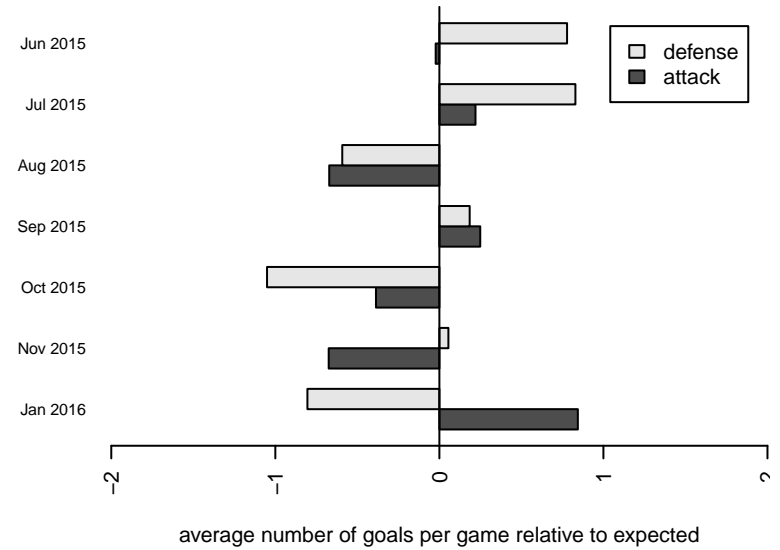

Performance relative to 13 month average